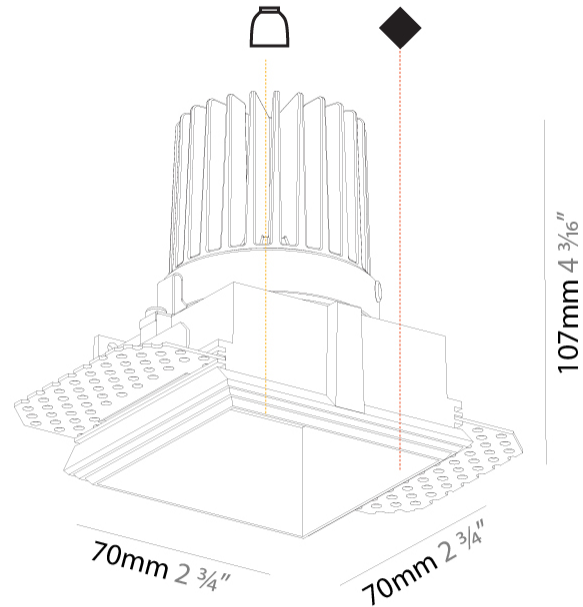

PHYSICAL

Shape: Square
Length (mm): 70
Length (in): 2 ¾
Width (mm): 70
Width (in): 2 ¾
Height (mm): 107
Height (in): 4 ¾
Ceiling Thickness (mm): 10 / 12.5 / 15
Ceiling Thickness (in): 3/8 or 1/2 or 9/16
Min. Recessing Depth (mm): 130
Min. Recessing Depth (in): 5 ¼
Light Distribution: Downlight
Fixture Finish: SSR / BKV / CWI / CRY / HAB / LAG / UFT / ITA / RUA / RUR / MIC / FTG / MYG / TWT / LOD / PUS / FRO / FUP / KIA / POP / BLS / SPG / MEY / GOH / GUM / CHC / COM / ABZ / JAG / OBR / MOS / ROR
Fixture Material: Aluminum Die Cast
Cut-out Measurements: 85mm / 3 3/8" x 85mm / 3 3/8"
Upon Request: Unique Ceiling Thickness

ELECTRICAL

Lamp Type: LED (Zhaga Standard)
Input Wattage (W): 14.5
Total Output Wattage (W): 13.4
Dimming: Tri-Mode (Non-Dimming and Phase Dimming (120Vac only) and 0-10V Dimming)
Driver Included: No
Driver Location: Recessed Housing
Driver Type: Constant Current - Universal
Driver Class: Class 2
Housing: See components
Input Voltage (V): 120 - 277
Constant Current (MA): 350

LED

Color Temperature (°K): 2700 / 3000 / 3500 / 4000
Max. Delivered Lumen (lm): 890 / 920 / 970 / 990
CRI: >90 CRI
Upon Request: Special Color Temperature RGB-W Tunable White
Special LED

OPTICAL

Reflector: 20 / 40 / 60
Upon Request: Special Beam Angles

RATINGS AND CERTIFICATIONS

Certified By: Certified for North American Standards
IP rating: IP20