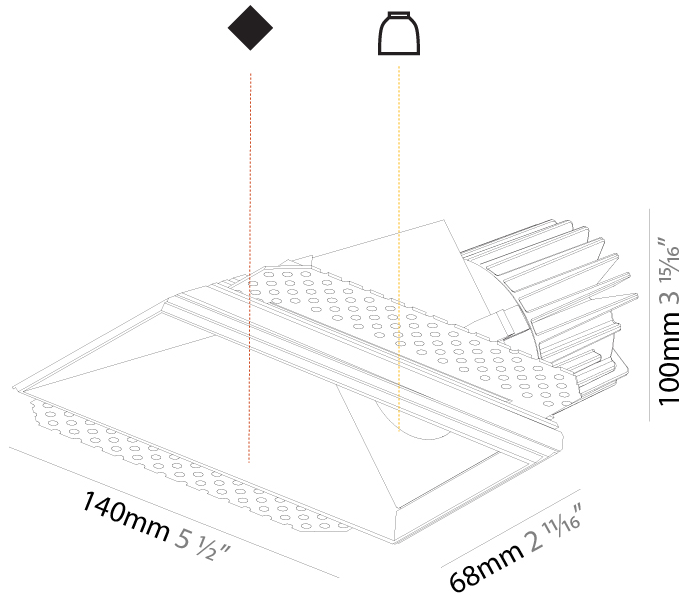

PHYSICAL

Shape: Rectangle
Length (mm): 140
Length (in): 5 1/2
Width (mm): 70
Width (in): 2 3/4
Height (mm): 100
Height (in): 3 15/16
Ceiling Thickness (mm): 10 / 12.5 / 15
Ceiling Thickness (in): 3/8 or 1/2 or 9/16
Min. Recessing Depth (mm): 110
Min. Recessing Depth (in): 4 5/16
Light Distribution: Asymmetric
Fixture Finish: SSR / BKV / CWI / CRY / HAB / LAG / UFT / ITA / RUA / RUR / MIC / FTG / MYG / TWT / LOD / PUS / FRO / FUP / KIA / POP / BLS / SPG / MEY / GOH / GUM / CHC / COM / ABZ / JAG / OBR / MOS / ROR
Fixture Material: Aluminum Die Cast
Cut-out Measurements: 150mm / 5 7/8" x 85mm / 3 3/8"
Upon Request: Unique Ceiling Thickness

ELECTRICAL

Lamp Type: LED (Zhaga Standard)
Input Wattage (W): 14.5
Total Output Wattage (W): 13.4
Dimming: Tri-Mode (Non-Dimming and Phase Dimming (120Vac only) and 0-10V Dimming)
Driver Included: No
Driver Location: Recessed Housing
Driver Type: Constant Current - Universal
Driver Class: Class 2
Housing: See components
Input Voltage (V): 120 - 277
Constant Current (MA): 350

LED

Number of LEDs: 1
Color Temperature (°K): 2700 / 3000 / 3500 / 4000
Max. Delivered Lumen (lm): 970 / 1000 / 1058 / 1080
CRI: >90 CRI
Lamp Life (hrs): 50000
Upon Request: Special Color Temperature

OPTICAL

Reflector: 20 / 40 / 60
Upon Request: Special Beam Angles

RATINGS AND CERTIFICATIONS

Certified By: Certified for North American Standards
IP rating: IP20