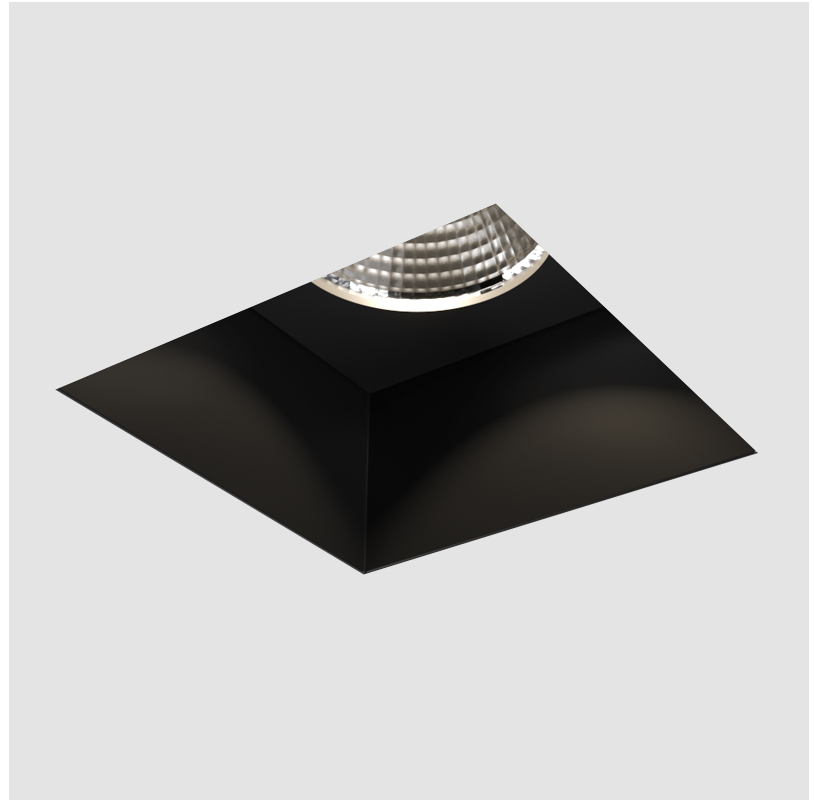

PHYSICAL

Shape: Square
Length (mm): 70
Length (in): 2 ¾
Width (mm): 70
Width (in): 2 ¾
Height (mm): 107
Height (in): 4 ¾
Ceiling Thickness (mm): 10 / 12.5 / 15
Ceiling Thickness (in): 3/8 or 1/2 or 9/16
Min. Recessing Depth (mm): 130
Min. Recessing Depth (in): 5 ¼
Light Distribution: Downlight
Fixture Finish: SSR / BKV / CWI / CRY / HAB / LAG / UFT / ITA / RUA / RUR / MIC / FTG / MYG / TWT / LOD / PUS / FRO / FUP / KIA / POP / BLS / SPG / MEY / GOH / GUM / CHC / COM / ABZ / JAG / OBR / MOS / ROR
Fixture Material: Aluminum Die Cast
Cut-out Measurements: 85mm / 3 3/8" x 85mm / 3 3/8"
Upon Request: Unique Ceiling Thickness

ELECTRICAL

Lamp Type: LED (Zhaga Standard)
Input Wattage (W): 14.5
Total Output Wattage (W): 13.4
Dimming: Tri-Mode (Non-Dimming and Phase Dimming (120Vac only) and 0-10V Dimming)
Driver Included: No
Driver Location: Recessed Housing
Driver Type: Constant Current - Universal
Driver Class: Class 2
Housing: See components
Input Voltage (V): 120 - 277
Constant Current (MA): 350

LED

Color Temperature (°K): 2700 / 3000 / 3500 / 4000
Max. Delivered Lumen (lm): 890 / 920 / 970 / 990
CRI: >90 CRI
Upon Request: Special Color Temperature RGB-W Tunable White
Special LED

OPTICAL

Reflector: 20 / 40 / 60
Upon Request: Special Beam Angles

RATINGS AND CERTIFICATIONS

Certified By: Certified for North American Standards
IP rating: IP20